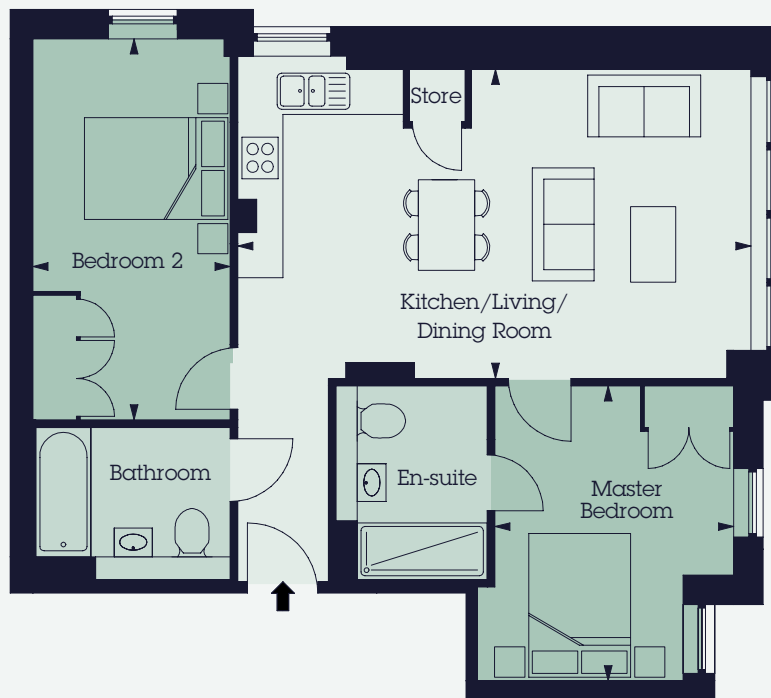

HAVEN

2 BEDROOM APARTMENT

APARTMENTS:

110/210/310/410/510/610

KITCHEN/LIVING/DINING	6.79m x 4.09m	22'3" x 12'5"
MASTER BEDROOM	3.90m x 3.16m	12'10" x 10'4"
BEDROOM 2	5.04m x 2.61m	16'6" x 8'7"
GROSS INTERNAL FLOOR AREA	68.37 sq m	716 sq ft

LOCATION

FLOORS

- 8th Floor
- 7th Floor
- 6th Floor
- 5th Floor
- 4th Floor
- 3rd Floor
- 2nd Floor
- 1st Floor

Disclaimer: The information featured does not form part of any contract, and while reasonable effort has been made to ensure accuracy, this cannot be guaranteed and no representation or warranty is made in that regard. Please note that these details are intended to give general indication of the apartment types available and should be used as a guide only. Apartment type prices vary depending on location within the overall development. Please consult with your Sales Agent for further information.