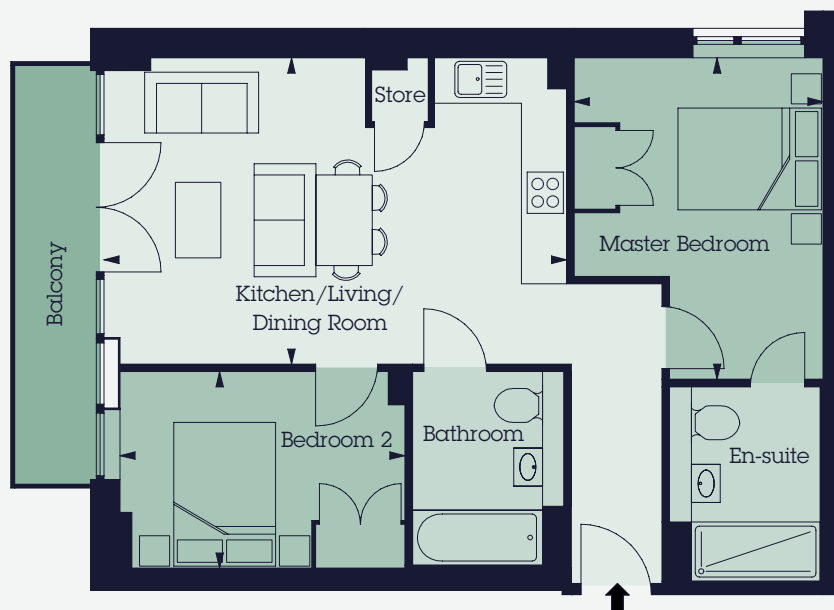

DOCK

2 BEDROOM APARTMENT

APARTMENTS:
104/204/304/404/504/604/704/804

KITCHEN/LIVING/DINING	6.12m x 4.05m	20'1" x 13'3"
MASTER BEDROOM	4.25m x 3.29m	13'11" x 10'10"
BEDROOM 2	3.77m x 2.60m	12'4" x 8'6"
GROSS INTERNAL FLOOR AREA	64.01 sq m	689 sq ft

LOCATION

FLOORS

- 8th Floor
- 7th Floor
- 6th Floor
- 5th Floor
- 4th Floor
- 3rd Floor
- 2nd Floor
- 1st Floor

Disclaimer: The information featured does not form part of any contract, and while reasonable effort has been made to ensure accuracy, this cannot be guaranteed and no representation or warranty is made in that regard. Please note that these details are intended to give general indication of the apartment types available and should be used as a guide only. Apartment type prices vary depending on location within the overall development. Please consult with your Sales Agent for further information.